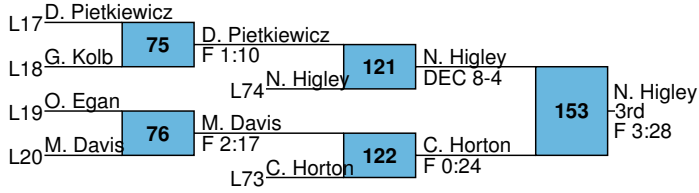

M. Barberio

-5th

MD 10-0

1 Jaret Lane 12
 Southern Columbia 41-1 196.42857
 8 Logan Newton 10
 Wyalusing 28-14
 5 Justin Gessner 11
 Lewisburg 23-8
 4 Zach Stuart 9
 Lake Lehman 25-11
 3 Luke Gorg 10
 Hughesville 27-6
 6 Nathaniel McArthur 11
 Blue Ridge 25-12
 7 Christian Good 10
 Muncy 25-19
 2 Sammy Segers 11
 Scranton Prep 19-6 75.59

PIAA AA NE Regional
 PIAA AA NE Regional
 120

PIAA AA NE Regional
PIAA AA NE Regional
126

PIAA AA NE Regional
 PIAA AA NE Regional
 132

1 Noah Stamm 12
 Milton 29-4 135.18519
 8 Mike Miner 11
 Southern Columbia 33-15
 5 Trevor Bingaman 12
 Mifflinburg 33-7
 4 Hunter Burke 9
 Lake Lehman 27-11
 3 Matt Milbrand 12
 Bloomsburg 32-3
 6 Makeela Fabrizio 12
 Montrose 27-13
 7 Luke O'Connor 12
 Wyalusing 33-9
 2 Matthew Leslie 9
 Western Wayne 24-7 58.69