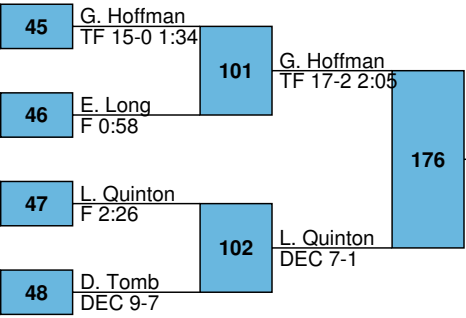

1 Gavin Hoffman 12
Montoursville 38-0 200
8 Manus McCracken 12
Mount Carmel 34-7
5 Ethan Long 12
Line Mountain 33-12
4 Tj Meehan 11
Lake Lehman 22-14
3 Lear Quinton 10
Southern Columbia 32-11
6 Jaryn Polit-Moran 11
Wyoming Area 23-12
7 David Tomb 11
Jersey Shore 24-15
2 Ivan Balavage 12
Scranton Prep 35-4 155.71

PIAA AA NE Regional
PIAA AA NE Regional
195