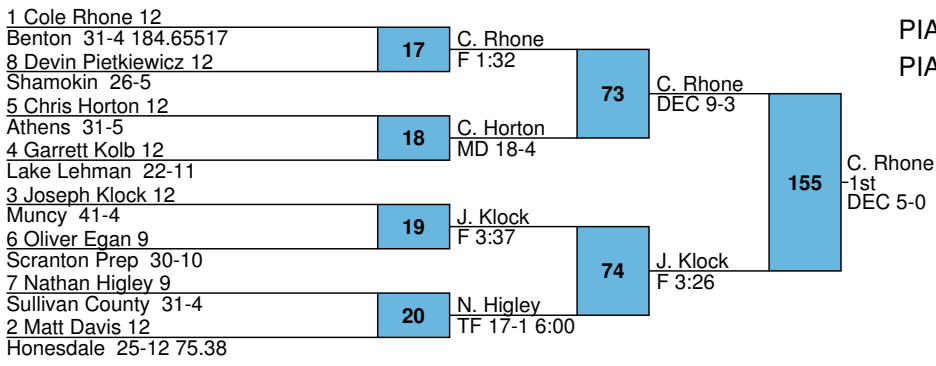

M. Barberio

-5th

MD 10-0

1 Jaret Lane 12
 Southern Columbia 41-1 196.42857
 8 Logan Newton 10
 Wyalusing 28-14
 5 Justin Gessner 11
 Lewisburg 23-8
 4 Zach Stuart 9
 Lake Lehman 25-11
 3 Luke Gorg 10
 Hughesville 27-6
 6 Nathaniel McArthur 11
 Blue Ridge 25-12
 7 Christian Good 10
 Muncy 25-19
 2 Sammy Segers 11
 Scranton Prep 19-6 75.59

PIAA AA NE Regional
 PIAA AA NE Regional
 120

PIAA AA NE Regional
PIAA AA NE Regional
126

PIAA AA NE Regional
 PIAA AA NE Regional
 132

1 Noah Stamm 12
 Milton 29-4 135.18519
 8 Mike Miner 11
 Southern Columbia 33-15
 5 Trevor Bingaman 12
 Mifflinburg 33-7
 4 Hunter Burke 9
 Lake Lehman 27-11
 3 Matt Milbrand 12
 Bloomsburg 32-3
 6 Makeela Fabrizio 12
 Montrose 27-13
 7 Luke O'Connor 12
 Wyalusing 33-9
 2 Matthew Leslie 9
 Western Wayne 24-7 58.69