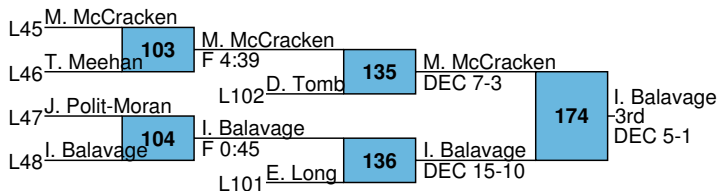

1 Gavin Hoffman 12
Montoursville 38-0 200
8 Manus McCracken 12
Mount Carmel 34-7
5 Ethan Long 12
Line Mountain 33-12
4 Tj Meehan 11
Lake Lehman 22-14
3 Lear Quinton 10
Southern Columbia 32-11
6 Jaryn Polit-Moran 11
Wyoming Area 23-12
7 David Tomb 11
Jersey Shore 24-15
2 Ivan Balavage 12
Scranton Prep 35-4 155.71

PIAA AA NE Regional
PIAA AA NE Regional
195