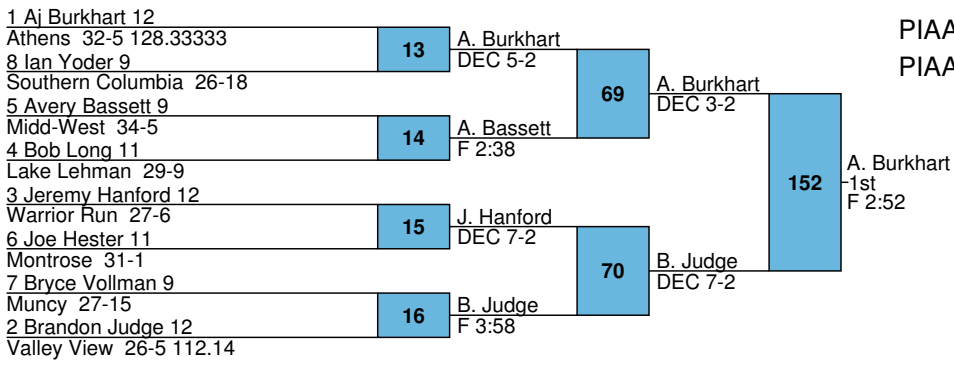

M. Barberio

-5th

MD 10-0

1 Jaret Lane 12
 Southern Columbia 41-1 196.42857
 8 Logan Newton 10
 Wyalusing 28-14
 5 Justin Gessner 11
 Lewisburg 23-8
 4 Zach Stuart 9
 Lake Lehman 25-11
 3 Luke Gorg 10
 Hughesville 27-6
 6 Nathaniel McArthur 11
 Blue Ridge 25-12
 7 Christian Good 10
 Muncy 25-19
 2 Sammy Segers 11
 Scranton Prep 19-6 75.59

PIAA AA NE Regional
 PIAA AA NE Regional
 120

PIAA AA NE Regional
PIAA AA NE Regional
126

PIAA AA NE Regional
 PIAA AA NE Regional
 132

1 Noah Stamm 12
 Milton 29-4 135.18519
 8 Mike Miner 11
 Southern Columbia 33-15
 5 Trevor Bingaman 12
 Mifflinburg 33-7
 4 Hunter Burke 9
 Lake Lehman 27-11
 3 Matt Milbrand 12
 Bloomsburg 32-3
 6 Makeela Fabrizio 12
 Montrose 27-13
 7 Luke O'Connor 12
 Wyalusing 33-9
 2 Matthew Leslie 9
 Western Wayne 24-7 58.69