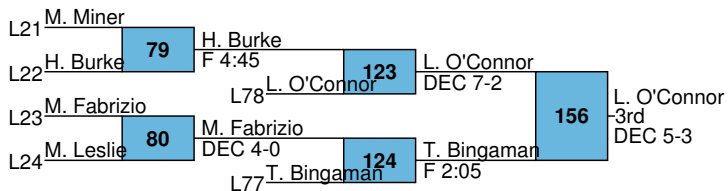

1 Noah Stamm 12
Milton 29-4 135.18519
8 Mike Miner 11
Southern Columbia 33-15
5 Trevor Bingaman 12
Mifflinburg 33-7
4 Hunter Burke 9
Lake Lehman 27-11
3 Matt Milbrand 12
Bloomsburg 32-3
6 Makeela Fabrizio 12
Montrose 27-13
7 Luke O'Connor 12
Wyalusing 33-9
2 Matthew Leslie 9
Western Wayne 24-7 58.69

PIAA AA NE Regional
PIAA AA NE Regional
138