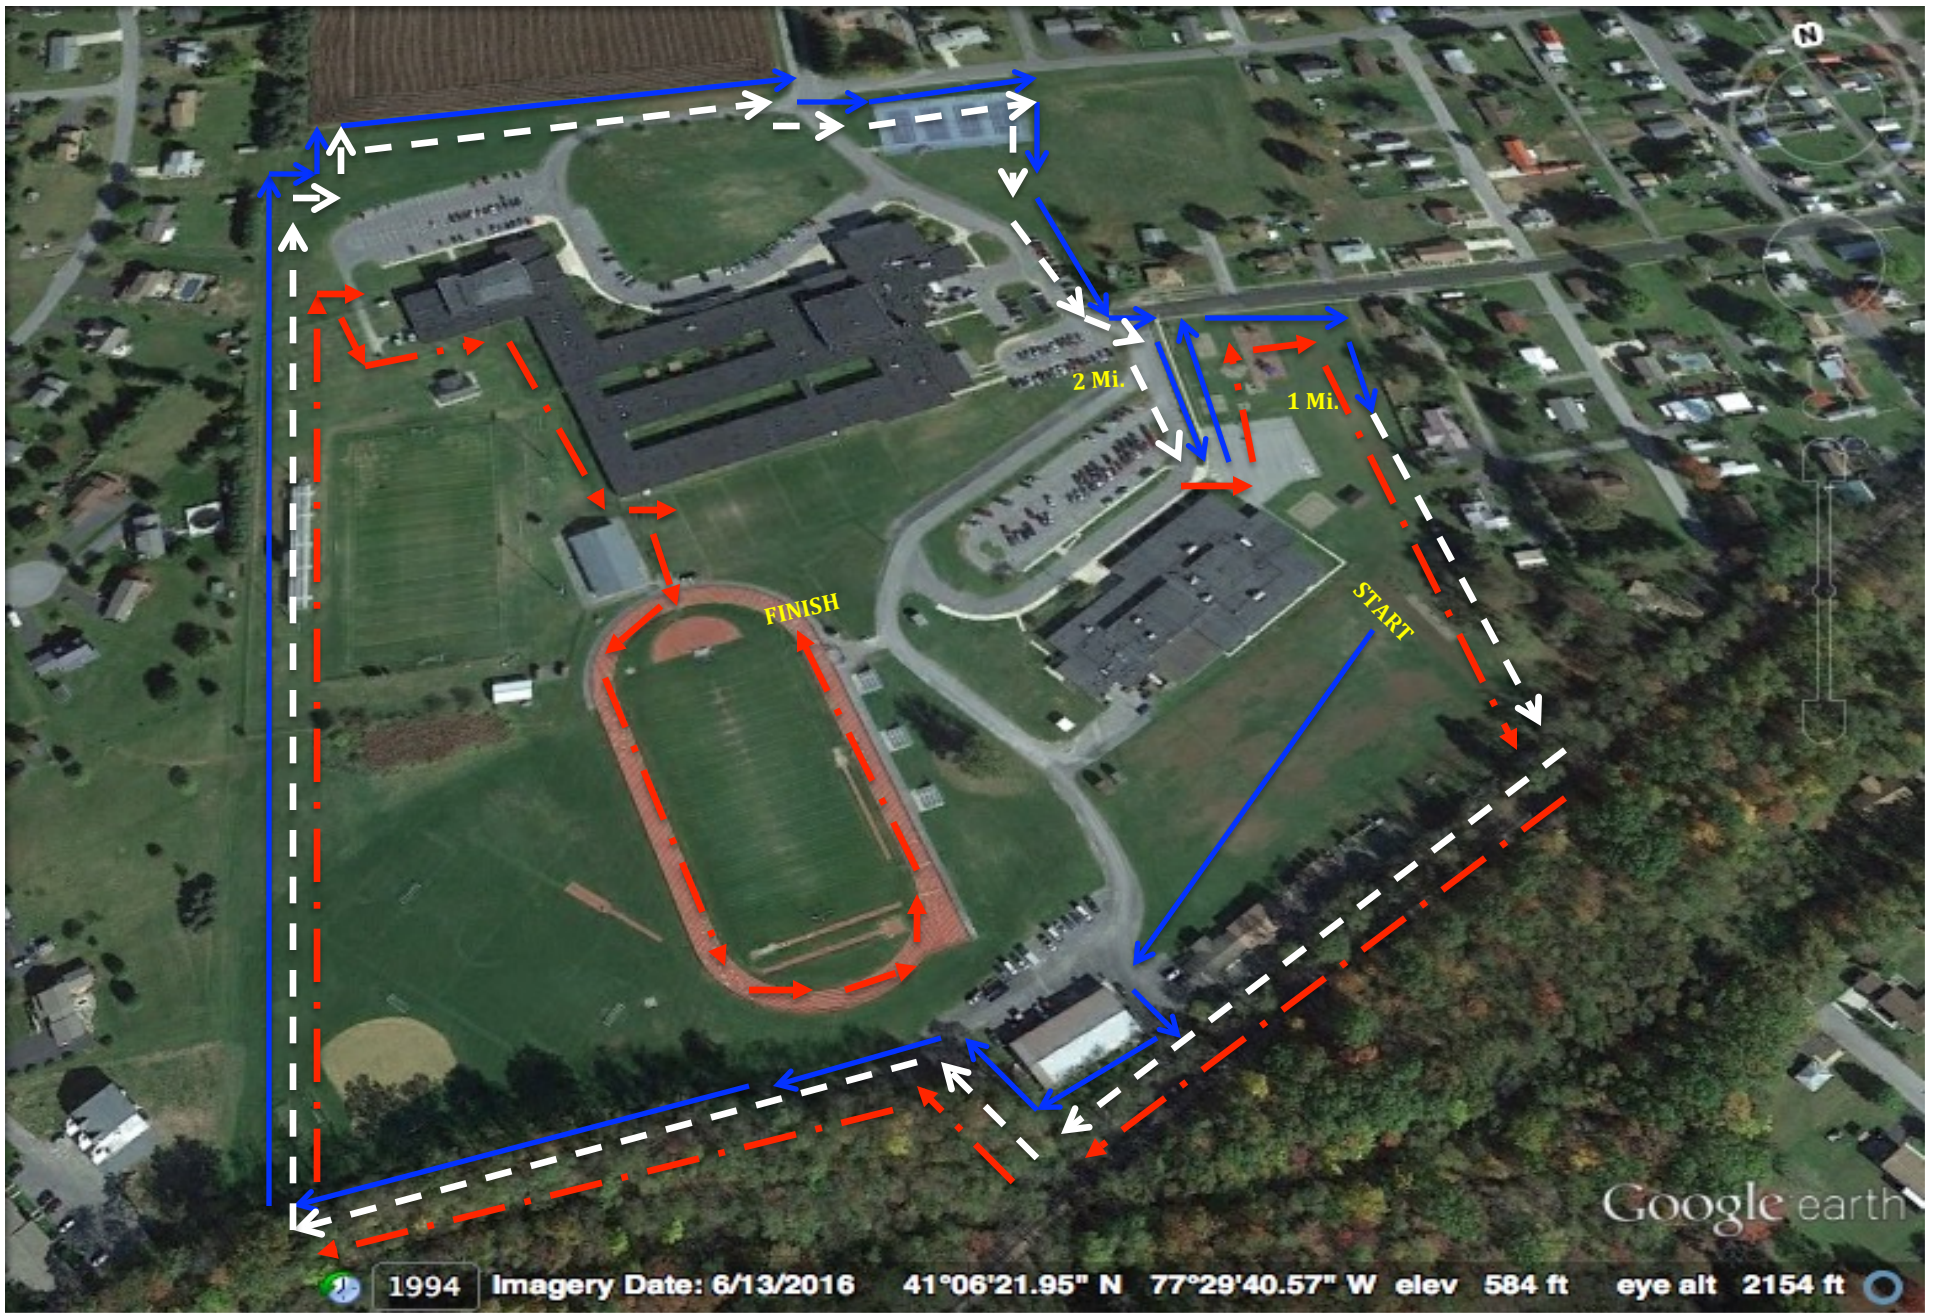

CENTRAL MOUNTAIN CARTER XAVIER ALLISON CROSS COUNTRY CROSS AT CENTRAL MOUNTAIN MIDDLE SCHOOL

Mile 1  Mile 2  Finish Lap 